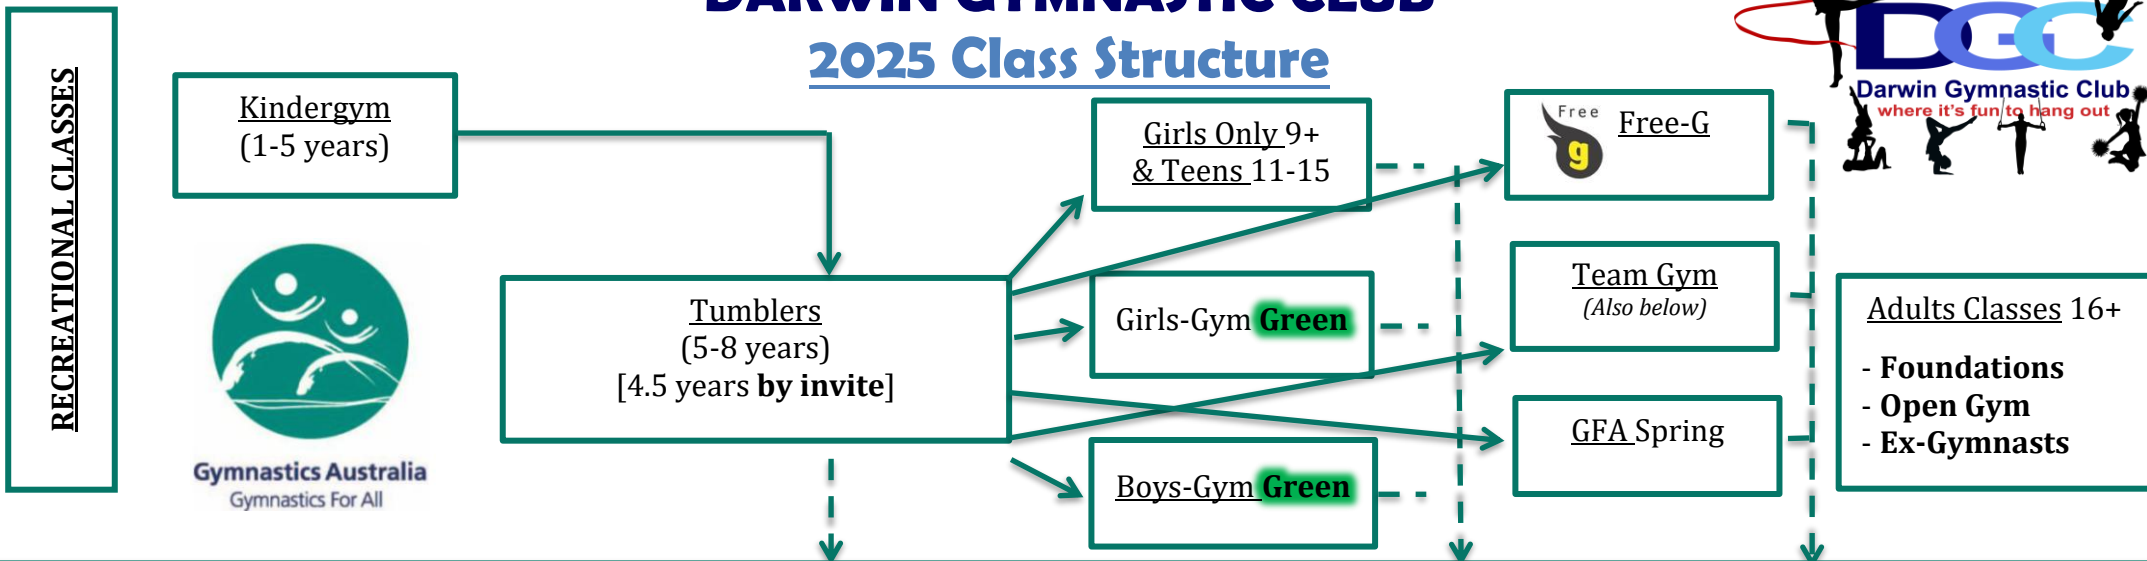

DARWIN GYMNASTIC CLUB

2025 Class Structure

DGC SQUADS: Gymnasts who show interest and ability will be invited to attend a 'come & try' or may be assessed within their current program. Joining squads are **by invitation only**. Our DGC Coaching Team is continuously assessing gymnasts throughout their regular term classes.